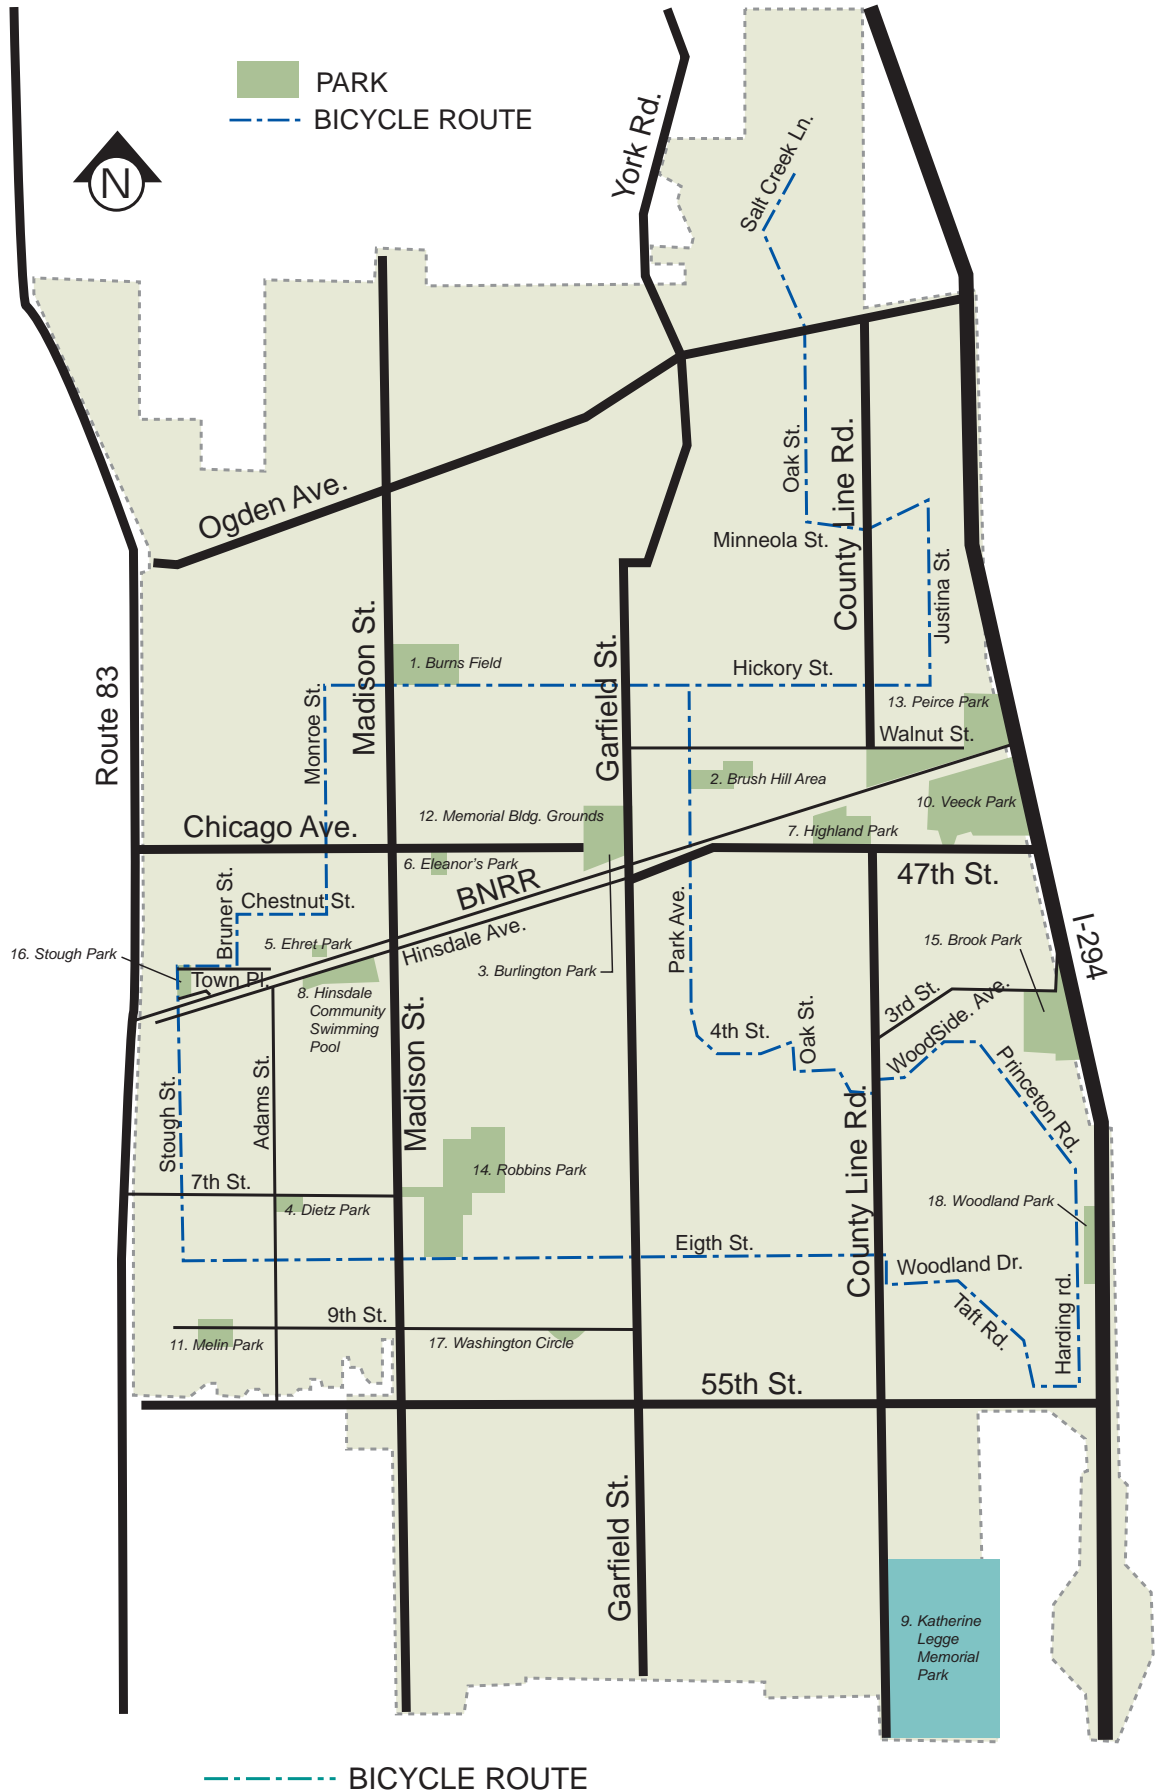

HINSDALE PARKS & BICYCLE ROUTE

**Help keep
our parks
clean -
DON'T
LITTER!**

Please call the Parks and Recreation Dept. to report any damage in or around a park.
(630) 789-7090

**Always
practice bicycle
safety - wear
your helmet!**

The Village has posted a bike route through the community which should serve both recreational and functional needs. The route takes the cyclist around town, past many of the parks, and covers a trail of nearly 10 miles. As the route uses existing streets, all cyclists are urged to abide by the rules of the road and obey all traffic warnings and signs. A map of the bicycle route is illustrated on this page, and additional copies are available at the Recreation Office and the Police Station.

BICYCLE ROUTE