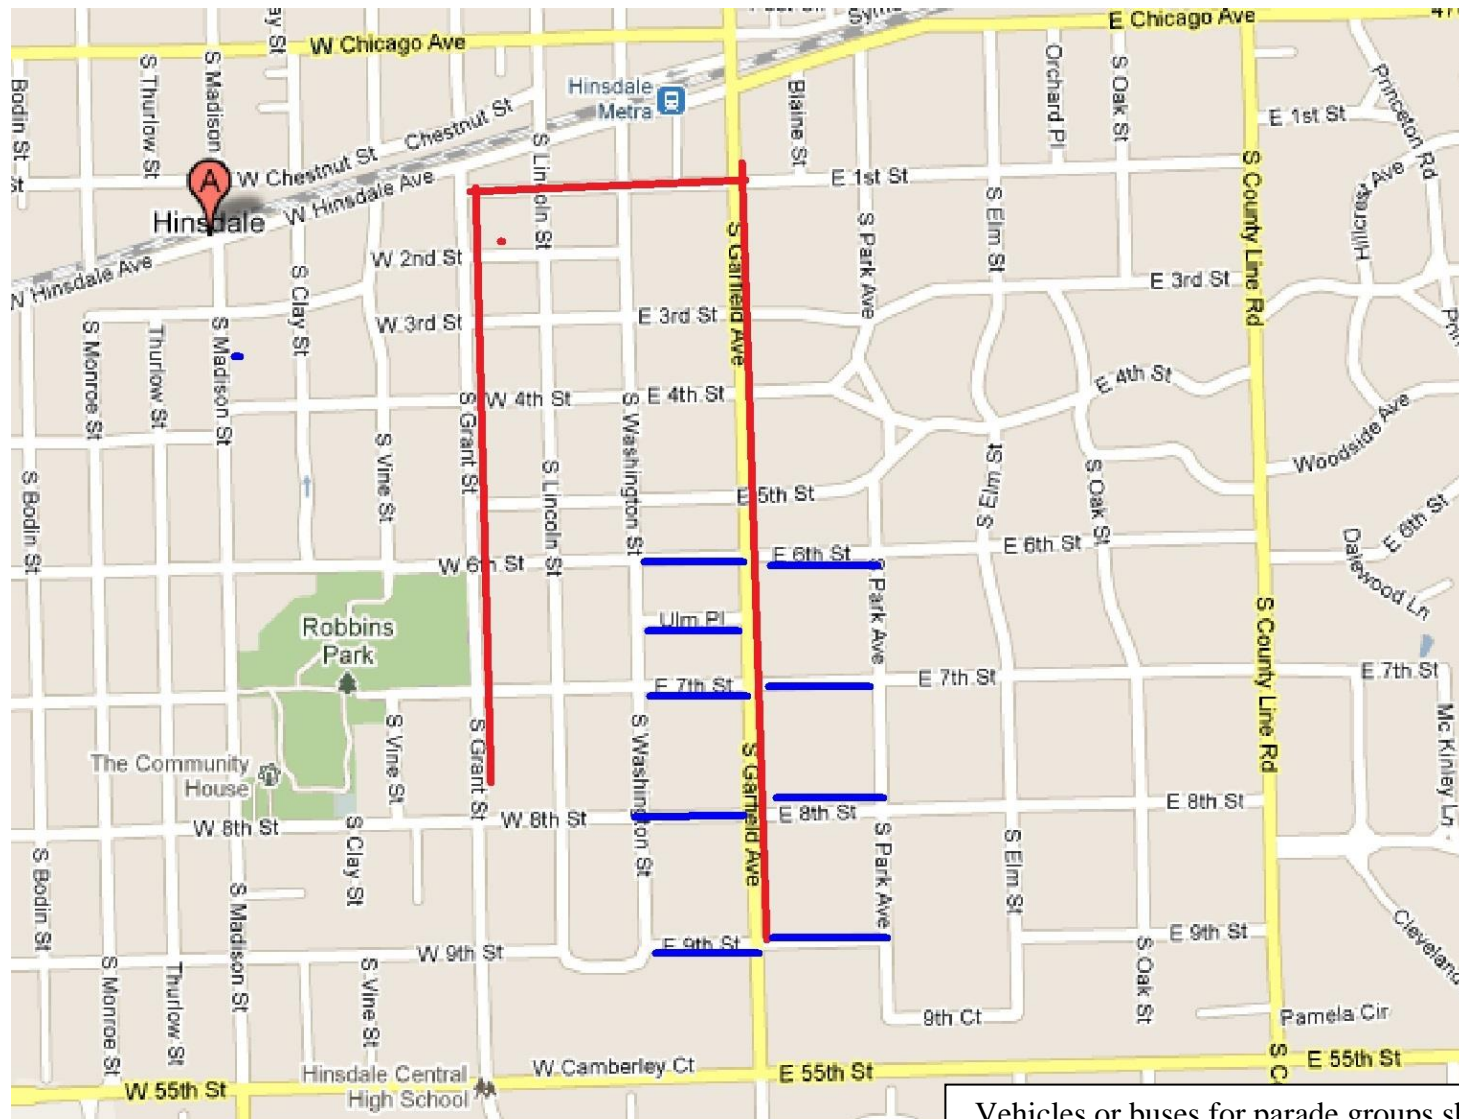

2017 Village of Hinsdale July 4th Parade

- Red is the parade route
- Blue indicates the staging areas.
- Viewing of the parade route begins at 6th St. & Garfield
- The Route including the staging area, is @ 1.45 miles

Vehicles or buses for parade groups should not be left on the staging streets. There is a parking lot at the end of the parade at Robbins Park, located at 7th & Vine or park along side streets where permitted.